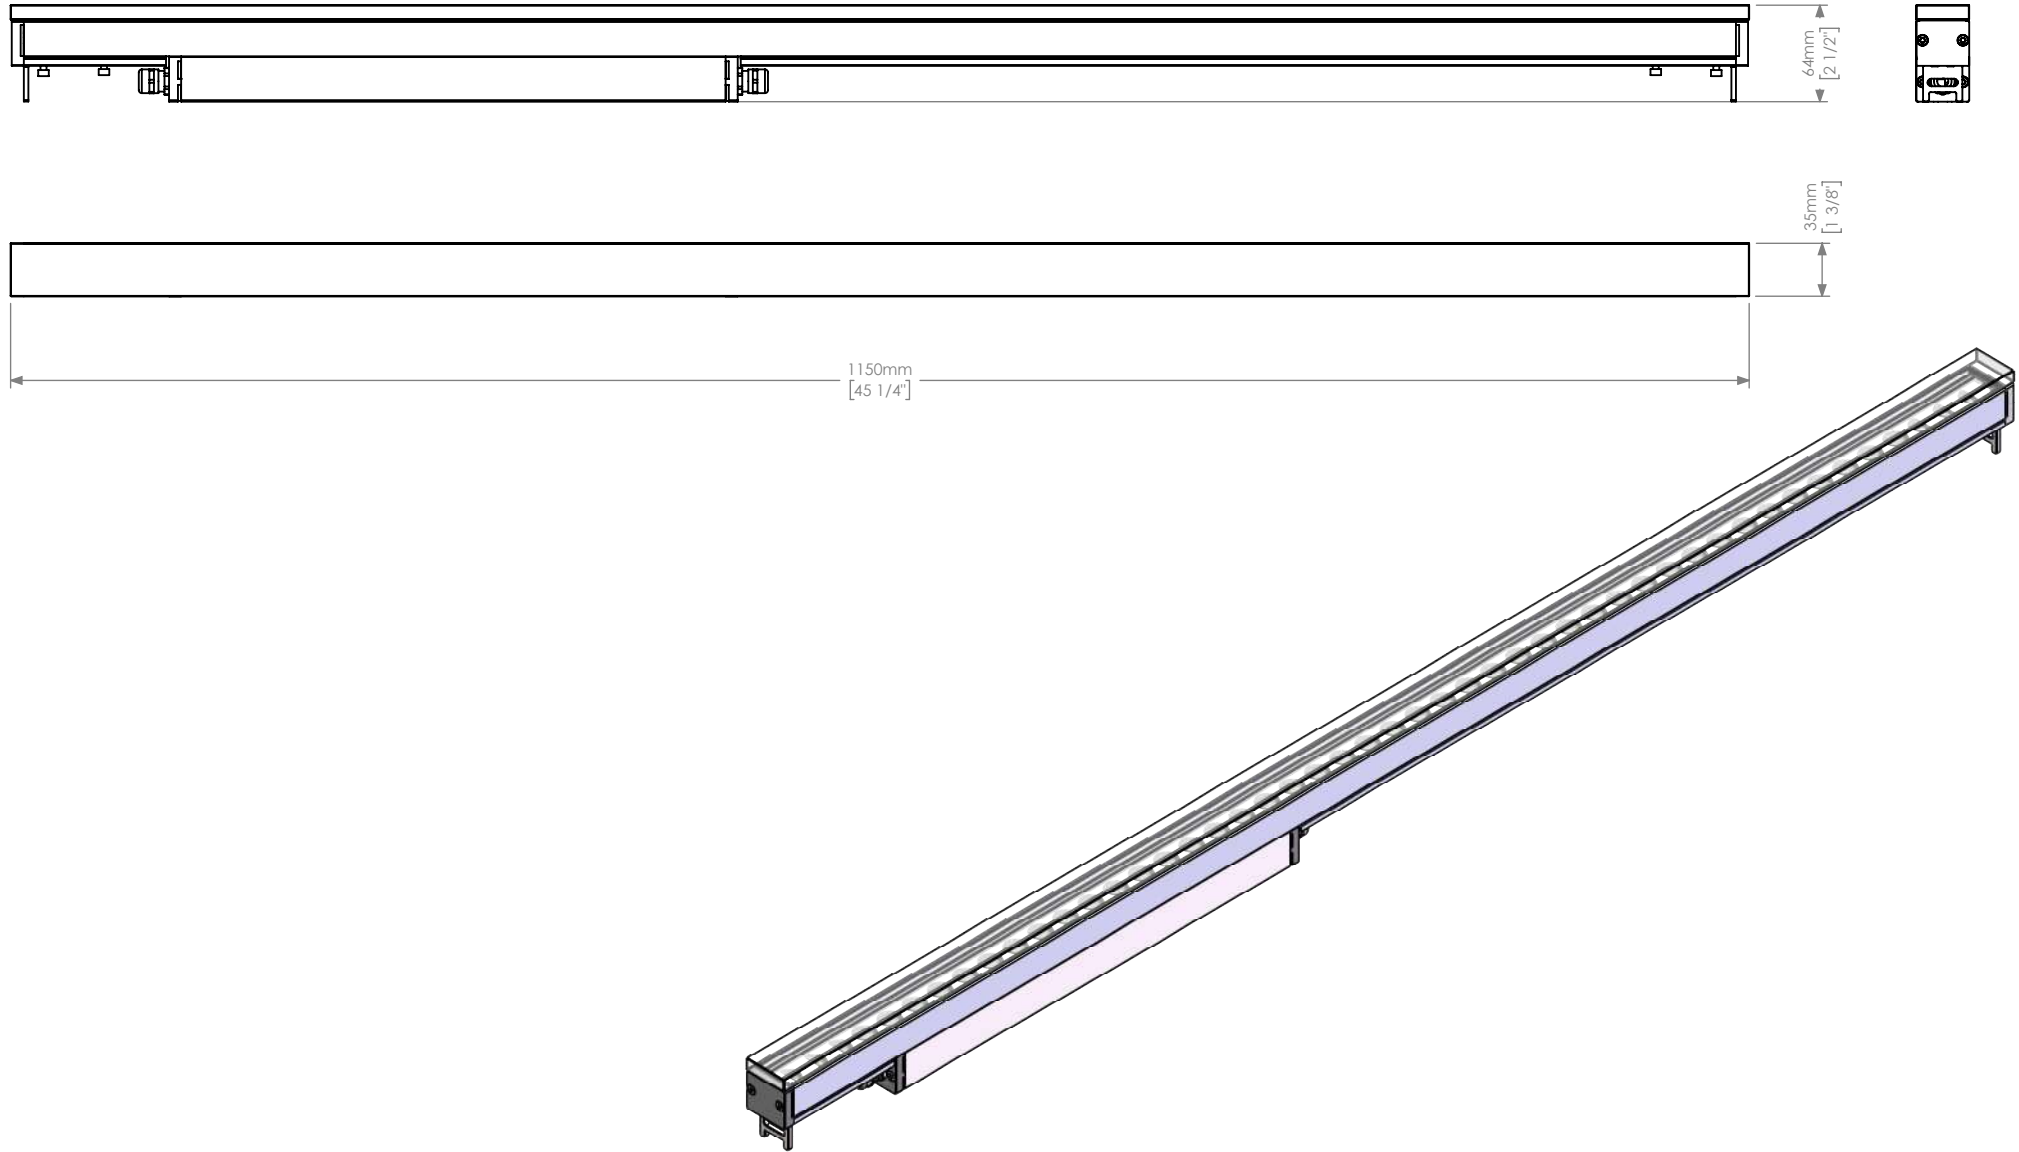

Description : CHIRON 4 RECESSED RGBW/DW FRAME

Code : AL8391F

Scale : 1:5

SHEET 1 OF 4

Revision : 01

DIMENSIONS ARE IN MILLIMETERS [BRACKETED DIMENSIONS ARE IN INCHES]

GRIVEN 

<http://www.griven.com>

Description : CHIRON 4 RECESSED RGBW/DW FRAME

Code : AL8391+AL8449

Scale : 1:5

SHEET 2 OF 4

Revision : 01

DIMENSIONS ARE IN MILLIMETERS [BRACKETED DIMENSIONS ARE IN INCHES]

GRIVEN 

<http://www.griven.com>

Description : CHIRON 4 RECESSED RGBW/DW ALL-GLASS				GRIVEN
Code : AL8391	Scale : 1:5	SHEET 3 OF 4		
Revision : 01	DIMENSIONS ARE IN MILLIMETERS [BRACKETED DIMENSIONS ARE IN INCHES]			

Description : CHIRON 4 RECESSED RGBW/DW ALL-GLASS

Code : AL8391+AL8452

Scale : 1:5

SHEET 4 OF 4

Revision : 01

DIMENSIONS ARE IN MILLIMETERS [BRACKETED DIMENSIONS ARE IN INCHES]