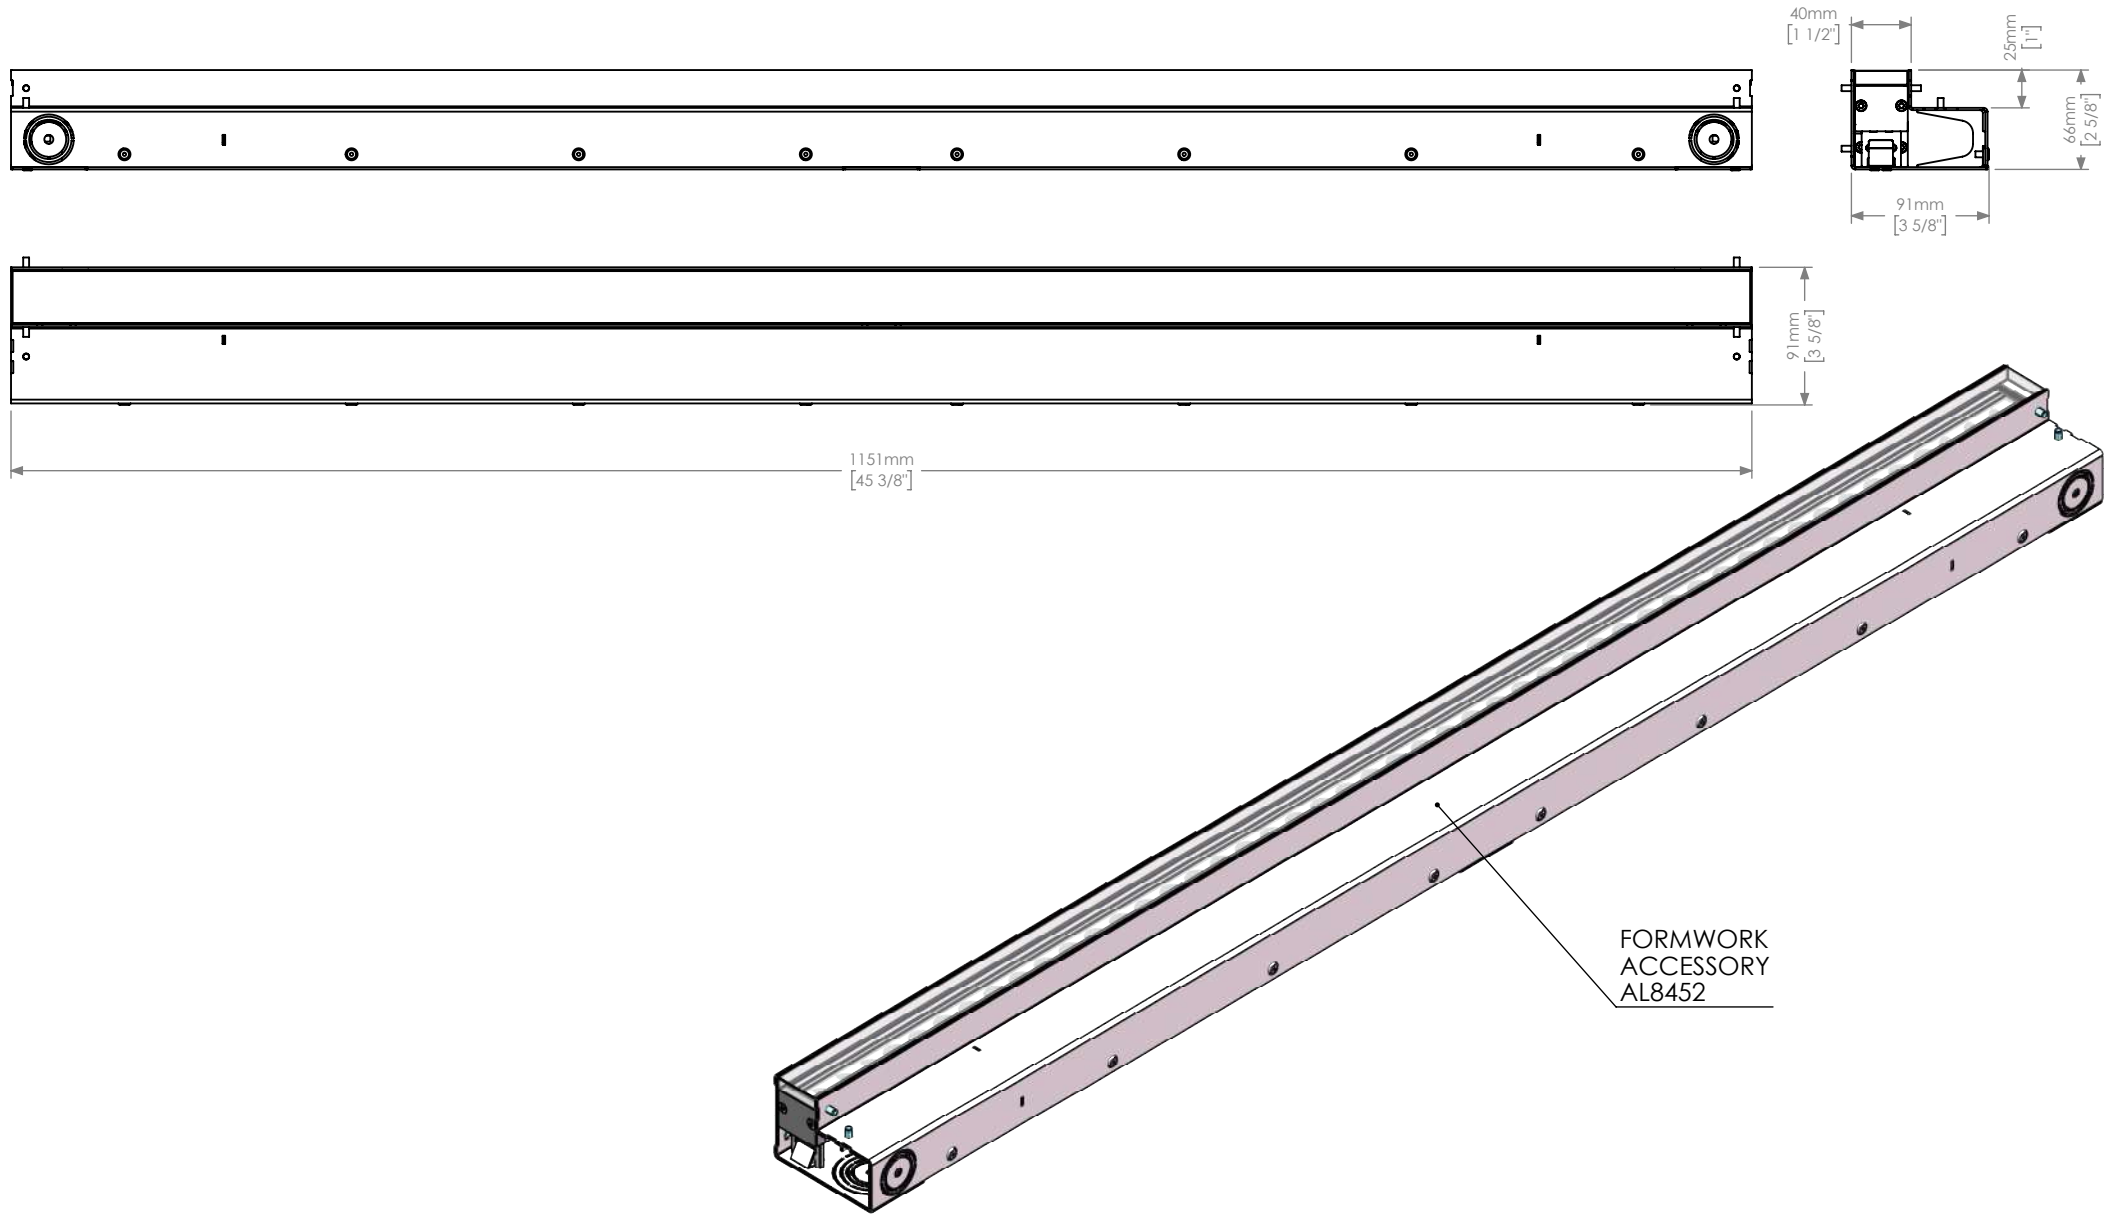

Description : CHIRON 4 RECESSED RGBW/DW FRAME

Code : AL8391F

Scale : 1:5

SHEET 1 OF 4

Revision : 01

DIMENSIONS ARE IN MILLIMETERS [BRACKETED DIMENSIONS ARE IN INCHES]

GRIVEN 

<http://www.griven.com>

Description : CHIRON 4 RECESSED RGBW/DW FRAME

Code : AL8391+AL8449

Scale : 1:5

SHEET 2 OF 4

Revision : 01

DIMENSIONS ARE IN MILLIMETERS [BRACKETED DIMENSIONS ARE IN INCHES]

GRIVEN 

<http://www.griven.com>

Description : CHIRON 4 RECESSED RGBW/DW ALL-GLASS				GRIVEN
Code : AL8391	Scale : 1:5	SHEET 3 OF 4		
Revision : 01	DIMENSIONS ARE IN MILLIMETERS [BRACKETED DIMENSIONS ARE IN INCHES]			

Description : CHIRON 4 RECESSED RGBW/DW ALL-GLASS

Code : AL8391+AL8452

Scale : 1:5

SHEET 4 OF 4

Revision : 01

DIMENSIONS ARE IN MILLIMETERS [BRACKETED DIMENSIONS ARE IN INCHES]