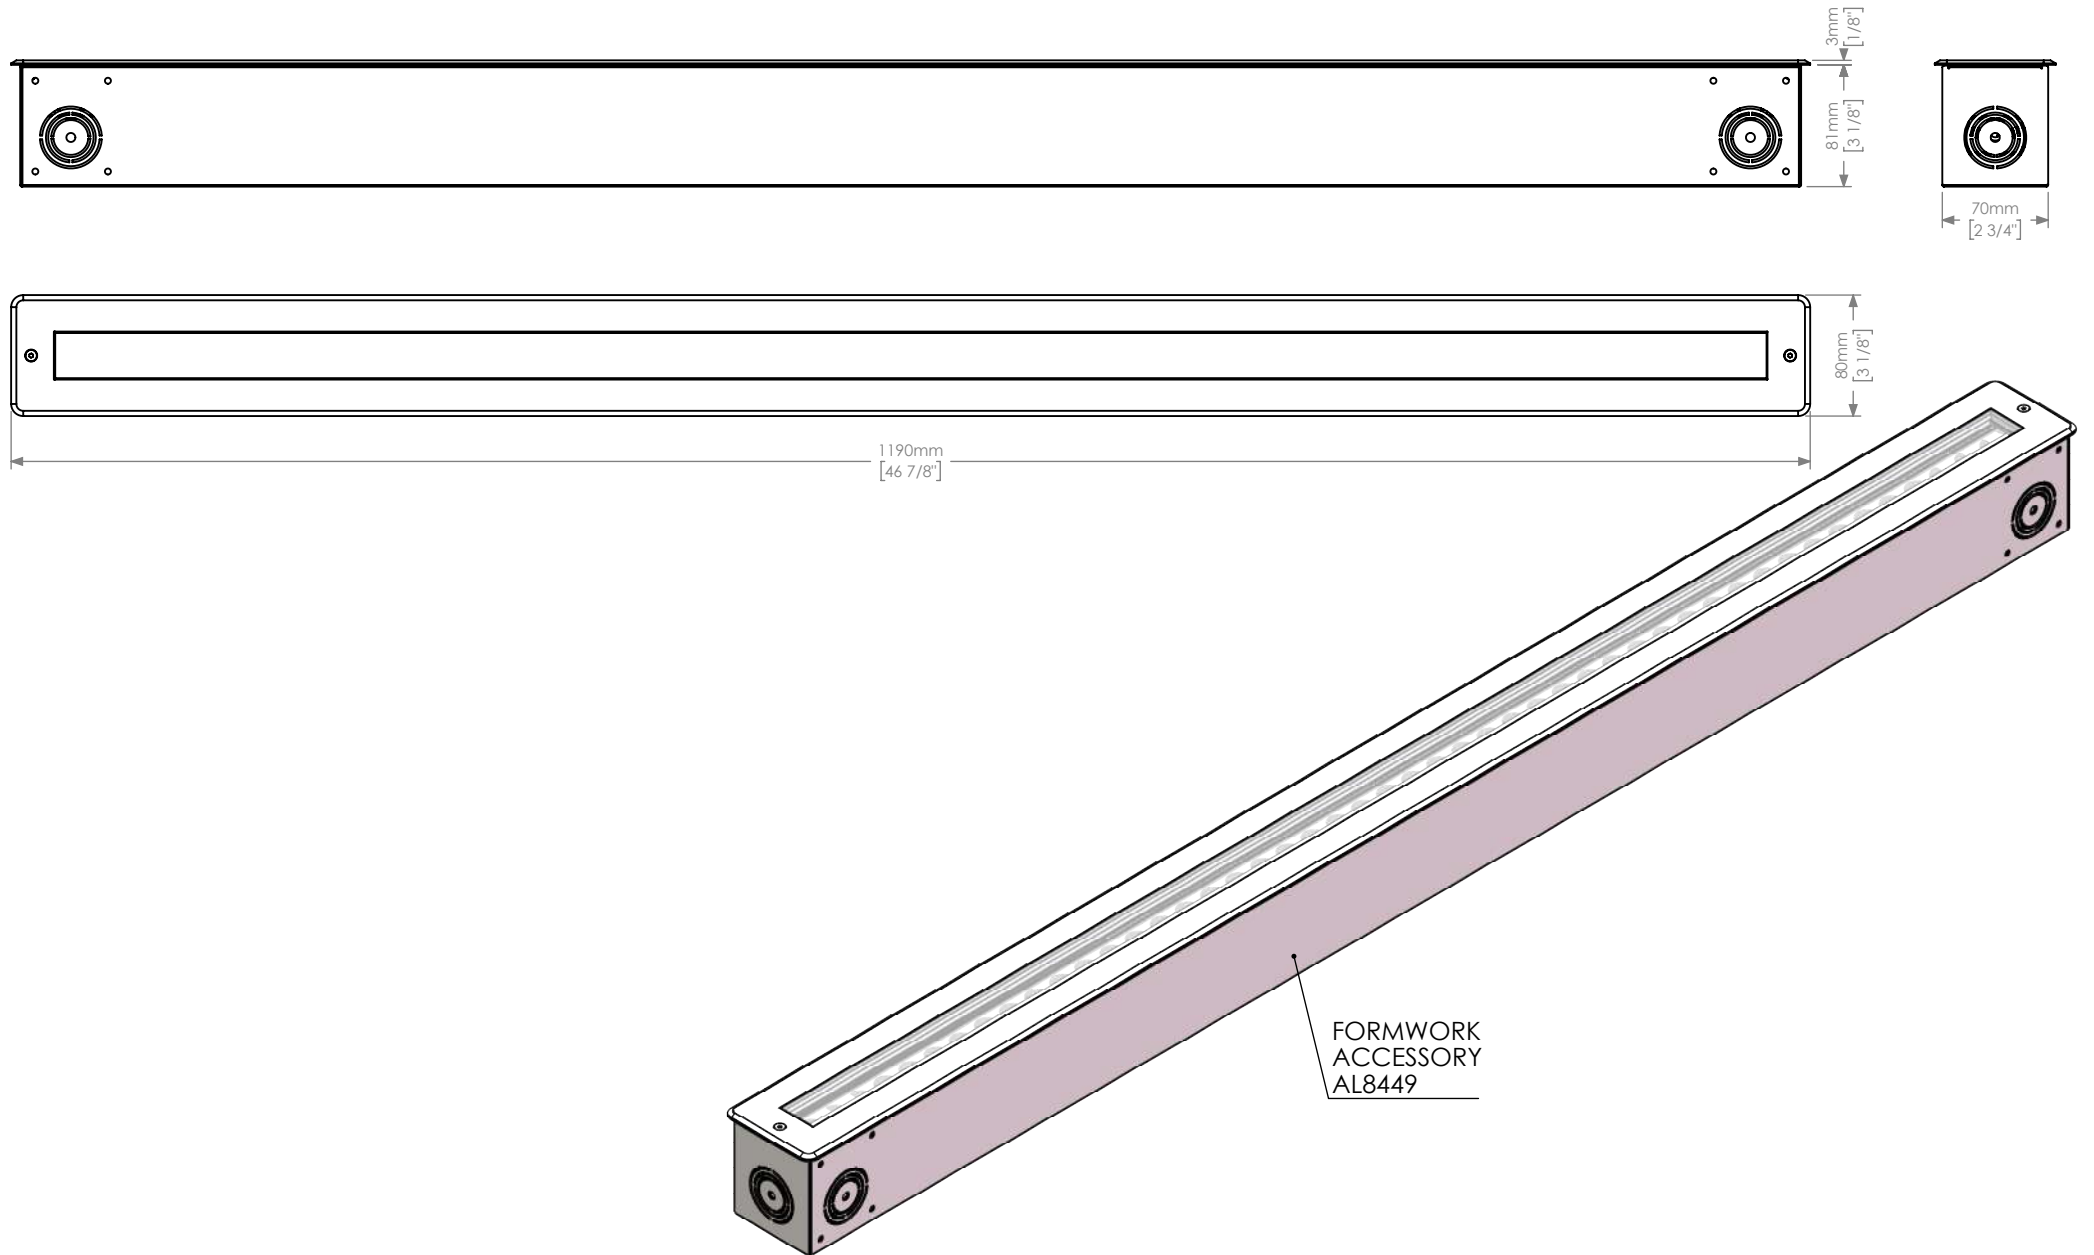

Description : CHIRON 4 RECESSED RGBW/DW FRAME

Code : AL8391F

Scale : 1:5

SHEET 1 OF 4

Revision : 01

DIMENSIONS ARE IN MILLIMETERS [BRACKETED DIMENSIONS ARE IN INCHES]

GRIVEN 

<http://www.griven.com>

Description : CHIRON 4 RECESSED RGBW/DW FRAME

Code : AL8391+AL8449

Scale : 1:5

SHEET 2 OF 4

Revision : 01

DIMENSIONS ARE IN MILLIMETERS [BRACKETED DIMENSIONS ARE IN INCHES]

GRIVEN 

<http://www.griven.com>

Description : CHIRON 4 RECESSED RGBW/DW ALL-GLASS				GRIVEN
Code : AL8391	Scale : 1:5	SHEET 3 OF 4		
Revision : 01	DIMENSIONS ARE IN MILLIMETERS [BRACKETED DIMENSIONS ARE IN INCHES]			

Description : CHIRON 4 RECESSED RGBW/DW ALL-GLASS

Code : AL8391+AL8452

Scale : 1:5

SHEET 4 OF 4

Revision : 01

DIMENSIONS ARE IN MILLIMETERS [BRACKETED DIMENSIONS ARE IN INCHES]